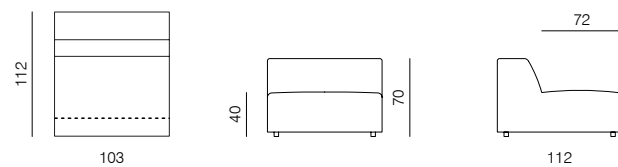

1SEATER EXTENDED 183 (L/R)
dimensions 183 x 112 x 70 cm

[sofa information website](#)

[armchair information website](#)

[pouf information website](#)

1SEATER
dimensions 103 x 112 x 70 cm

CHAISE LONGUE (L/R)
dimensions 133 x 177 x 70 cm

1SEATER WITH ARMRESTS (L/R)
dimensions 133 x 112 x 70 cm

CHAISE LONGUE 207 (L/R)
dimensions 133 x 207 x 70 cm

SPECIFICATIONS AND TECHNICAL DRAWING

CORNER

dimensions 106 × 106 × 70 cm

ISLAND

dimensions 103 × 112 × 40 cm

CORNER ASSYMETRICAL (L/R)

dimensions 137 × 112 × 70 cm

POUF

dimensions 103 × 83 × 40 cm

ARMCHAIR

dimensions 117 × 102 × 70 cm

POUF 112

dimensions 112 × 112 × 40 cm