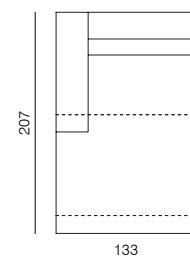

1SEATER EXTENDED 183 (L/R)
dimensions 183 x 112 x 70 cm

[sofa information website](#)

[armchair information website](#)

[pouf information website](#)

1SEATER
dimensions 103 x 112 x 70 cm

CHAISE LONGUE (L/R)
dimensions 133 x 177 x 70 cm

1SEATER WITH ARMRESTS (L/R)
dimensions 133 x 112 x 70 cm

CHAISE LONGUE 207 (L/R)
dimensions 133 x 207 x 70 cm

SPECIFICATIONS AND TECHNICAL DRAWING

CORNER

dimensions 106 × 106 × 70 cm

ISLAND

dimensions 103 × 112 × 40 cm

CORNER ASSYMETRICAL (L/R)

dimensions 137 × 112 × 70 cm

POUF

dimensions 103 × 83 × 40 cm

ARMCHAIR

dimensions 117 × 102 × 70 cm

POUF 112

dimensions 112 × 112 × 40 cm