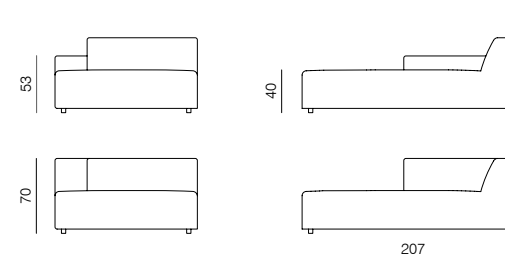

SPECIFICATIONS AND TECHNICAL DRAWING

STRUCTURE	solid wood, plywood
SUSPENSION	GOODSIDE® slats
SEAT & BACKREST	HR foam, polyester wadding, feather
LEGS	PVC
UPHOLSTERY	fabric / leather (removable)

1SEATER EXTENDED 153 (L/R)
dimensions 153 x 112 x 70 cm

1SEATER EXTENDED 183 (L/R)
dimensions 183 x 112 x 70 cm

[sofa information website](#)

[armchair information website](#)

[pouf information website](#)

1SEATER
dimensions 103 x 112 x 70 cm

CHAISE LONGUE (L/R)
dimensions 133 x 177 x 70 cm

1SEATER WITH ARMRESTS (L/R)
dimensions 133 x 112 x 70 cm

CHAISE LONGUE 207 (L/R)
dimensions 133 x 207 x 70 cm

SPECIFICATIONS AND TECHNICAL DRAWING

CORNER

dimensions 106 × 106 × 70 cm

ISLAND

dimensions 103 × 112 × 40 cm

CORNER ASSYMETRICAL (L/R)

dimensions 137 × 112 × 70 cm

POUF

dimensions 103 × 83 × 40 cm

ARMCHAIR

dimensions 117 × 102 × 70 cm

POUF 112

dimensions 112 × 112 × 40 cm