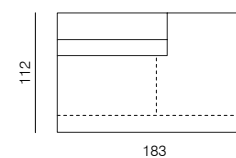

1SEATER EXTENDED 183 (L/R)
dimensions 183 x 112 x 70 cm

[sofa information website](#)

[armchair information website](#)

[pouf information website](#)

1SEATER
dimensions 103 x 112 x 70 cm

CHAISE LONGUE (L/R)
dimensions 133 x 177 x 70 cm

1SEATER WITH ARMRESTS (L/R)
dimensions 133 x 112 x 70 cm

CHAISE LONGUE 207 (L/R)
dimensions 133 x 207 x 70 cm

SPECIFICATIONS AND TECHNICAL DRAWING

CORNER

dimensions 106 × 106 × 70 cm

ISLAND

dimensions 103 × 112 × 40 cm

CORNER ASSYMETRICAL (L/R)

dimensions 137 × 112 × 70 cm

POUF

dimensions 103 × 83 × 40 cm

ARMCHAIR

dimensions 117 × 102 × 70 cm

POUF 112

dimensions 112 × 112 × 40 cm