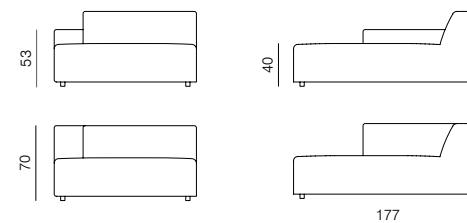

SPECIFICATIONS AND TECHNICAL DRAWING

STRUCTURE	solid wood, plywood
SUSPENSION	GOODSIDE® slats
SEAT & BACKREST	HR foam, polyester wadding, feather
LEGS	PVC
UPHOLSTERY	fabric / leather (removable)

1SEATER EXTENDED 153 (L/R)
dimensions 153 x 112 x 70 cm

1SEATER EXTENDED 183 (L/R)
dimensions 183 x 112 x 70 cm

[sofa information website](#)

[armchair information website](#)

[pouf information website](#)

1SEATER
dimensions 103 x 112 x 70 cm

CHAISE LONGUE (L/R)
dimensions 133 x 177 x 70 cm

1SEATER WITH ARMRESTS (L/R)
dimensions 133 x 112 x 70 cm

CHAISE LONGUE 207 (L/R)
dimensions 133 x 207 x 70 cm

SPECIFICATIONS AND TECHNICAL DRAWING

CORNER

dimensions 106 × 106 × 70 cm

ISLAND

dimensions 103 × 112 × 40 cm

CORNER ASSYMETRICAL (L/R)

dimensions 137 × 112 × 70 cm

POUF

dimensions 103 × 83 × 40 cm

ARMCHAIR

dimensions 117 × 102 × 70 cm

POUF 112

dimensions 112 × 112 × 40 cm