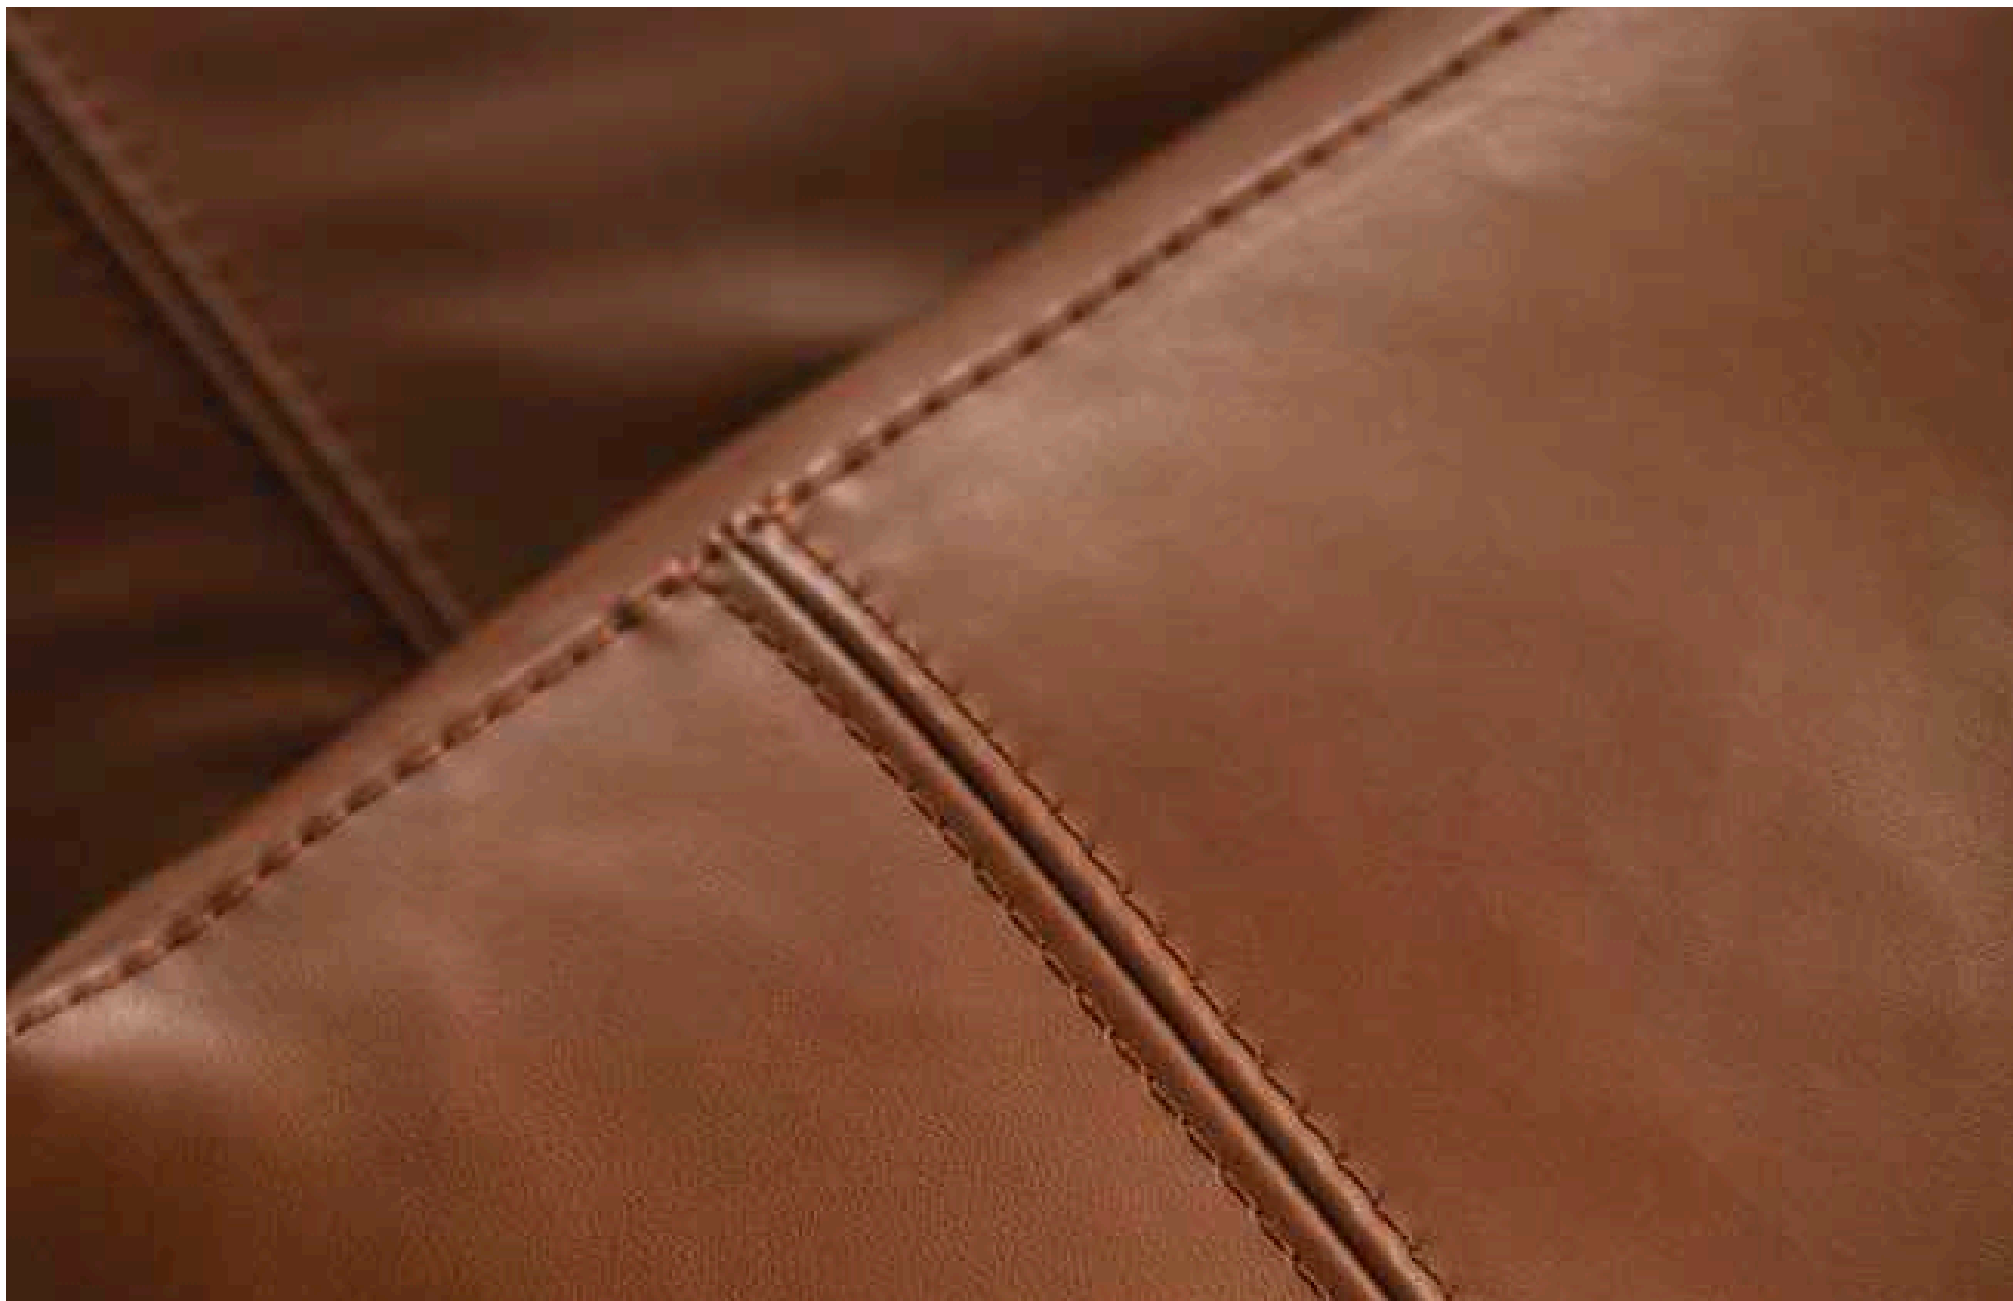

Cloud collection

PRODUCT SHEET

prostoria

Cloud collection

by **SANJA KNEZOVIĆ**

Cloud comes from a family of modular sofas, offering a large number of compositions, each adapted to a given space. Its morphology is defined by simple basic lines of a slightly lower armchair and an elevated armrest. The support made of cold foam reinforces its entire volume, while the feather-filled top provides extra softness and a sensation of relaxing 'on the clouds'. In combination with natural fabrics, the experience of relaxation and pleasure reached the maximum point.

SPECIFICATIONS AND TECHNICAL DRAWING

STRUCTURE	solid wood, plywood
SUSPENSION	GOODSIDE® slats
SEAT & BACKREST	HR foam, polyester wadding, feather
LEGS	PVC
UPHOLSTERY	fabric / leather (removable)

1SEATER EXTENDED 153 (L/R)
dimensions 153 x 112 x 70 cm

CORNER ASSYMETRICAL (L/R)

dimensions 137 × 112 × 70 cm

POUF

dimensions 103 × 83 × 40 cm

ARMCHAIR

dimensions 117 × 102 × 70 cm

POUF 112

dimensions 112 × 112 × 40 cm