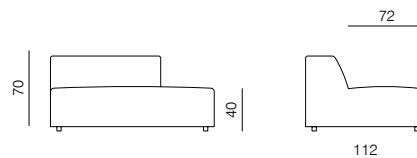

SPECIFICATIONS AND TECHNICAL DRAWING

STRUCTURE	solid wood, plywood
SUSPENSION	GOODSIDE® slats
SEAT & BACKREST	HR foam, polyester wadding, feather
LEGS	PVC
UPHOLSTERY	fabric / leather (removable)

1SEATER EXTENDED 153 (L/R)
dimensions 153 x 112 x 70 cm

1SEATER EXTENDED 183 (L/R)
dimensions 183 x 112 x 70 cm

[sofa information website](#)

[armchair information website](#)

[pouf information website](#)

1SEATER
dimensions 103 x 112 x 70 cm

CHAISE LONGUE (L/R)
dimensions 133 x 177 x 70 cm

1SEATER WITH ARMRESTS (L/R)
dimensions 133 x 112 x 70 cm

CHAISE LONGUE 207 (L/R)
dimensions 133 x 207 x 70 cm

SPECIFICATIONS AND TECHNICAL DRAWING

CORNER

dimensions 106 × 106 × 70 cm

ISLAND

dimensions 103 × 112 × 40 cm

CORNER ASSYMETRICAL (L/R)

dimensions 137 × 112 × 70 cm

POUF

dimensions 103 × 83 × 40 cm

ARMCHAIR

dimensions 117 × 102 × 70 cm

POUF 112

dimensions 112 × 112 × 40 cm