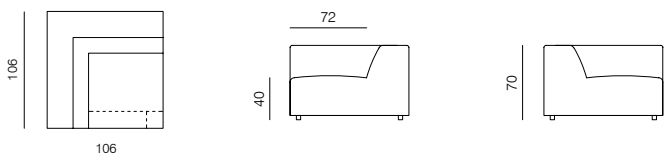

1SEATER EXTENDED 183 (L/R)
dimensions 183 x 112 x 70 cm

[sofa information website](#)

[armchair information website](#)

[pouf information website](#)

1SEATER
dimensions 103 x 112 x 70 cm

CHAISE LONGUE (L/R)
dimensions 133 x 177 x 70 cm

1SEATER WITH ARMRESTS (L/R)
dimensions 133 x 112 x 70 cm

CHAISE LONGUE 207 (L/R)
dimensions 133 x 207 x 70 cm

SPECIFICATIONS AND TECHNICAL DRAWING

CORNER

dimensions 106 × 106 × 70 cm

ISLAND

dimensions 103 × 112 × 40 cm

CORNER ASSYMETRICAL (L/R)

dimensions 137 × 112 × 70 cm

POUF

dimensions 103 × 83 × 40 cm

ARMCHAIR

dimensions 117 × 102 × 70 cm

POUF 112

dimensions 112 × 112 × 40 cm