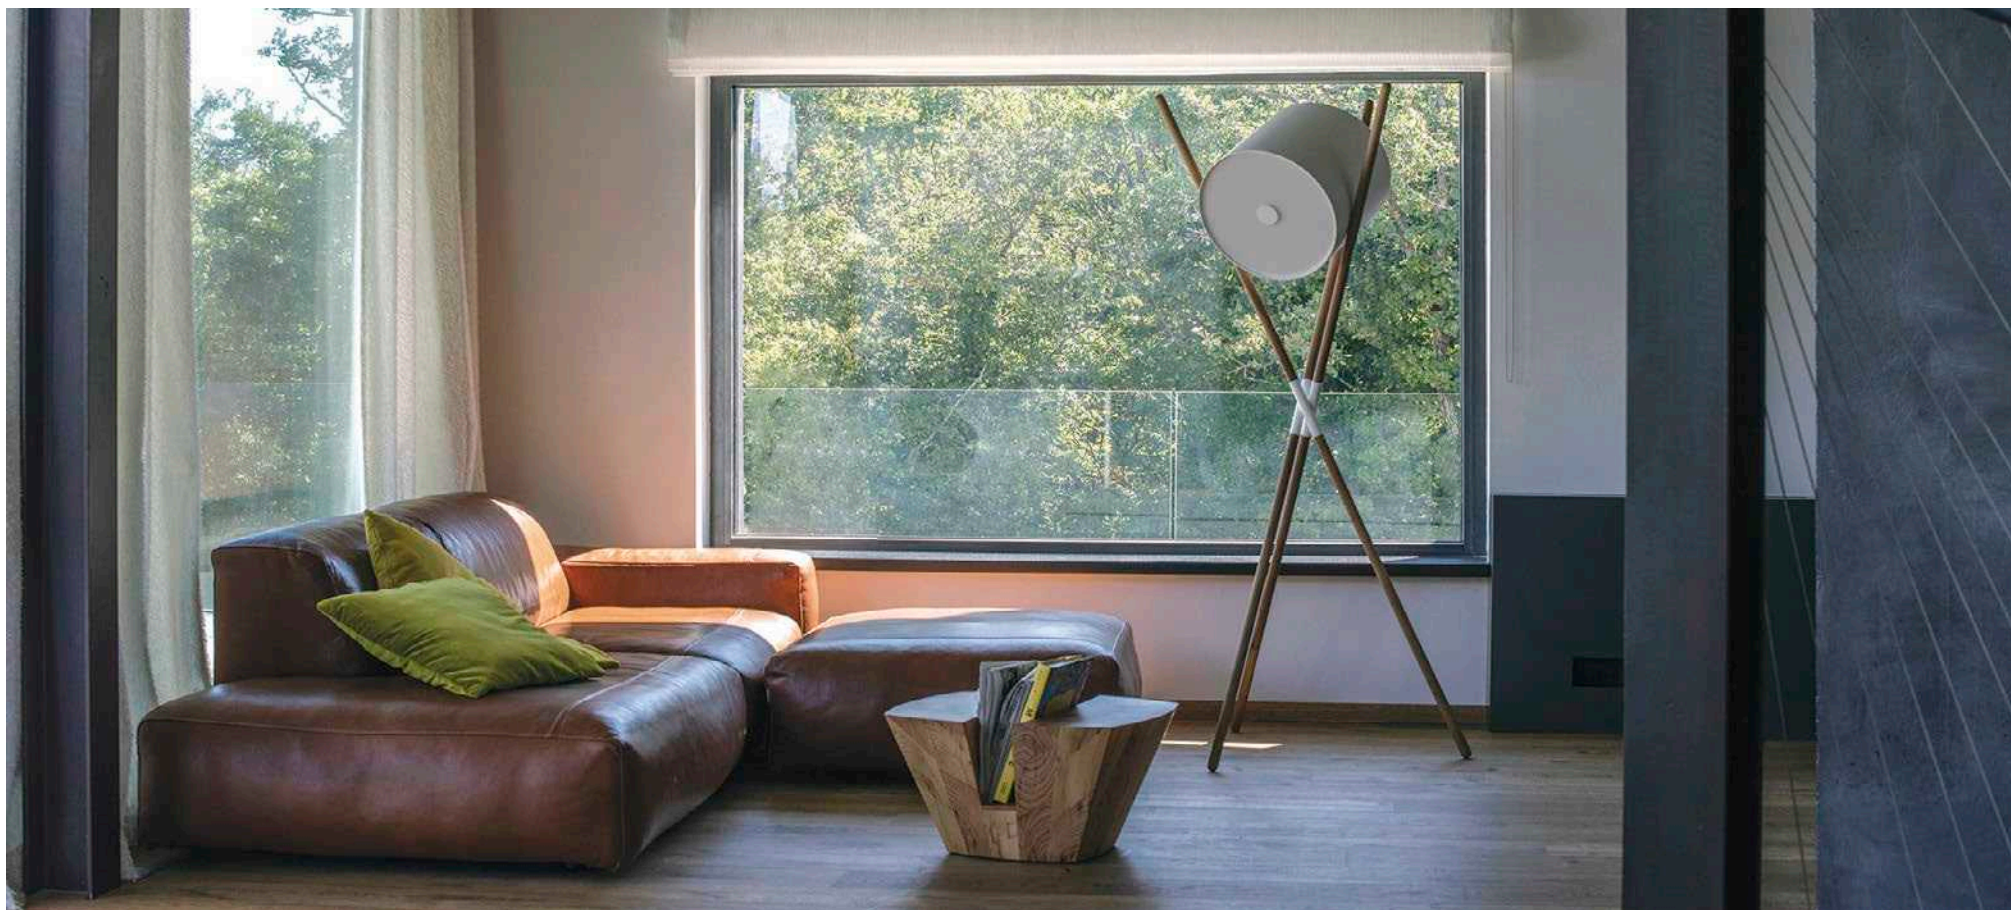

Cloud collection

PRODUCT SHEET

prostoria

Cloud collection

by **SANJA KNEZOVIĆ**

Cloud comes from a family of modular sofas, offering a large number of compositions, each adapted to a given space. Its morphology is defined by simple basic lines of a slightly lower armchair and an elevated armrest. The support made of cold foam reinforces its entire volume, while the feather-filled top provides extra softness and a sensation of relaxing 'on the clouds'. In combination with natural fabrics, the experience of relaxation and pleasure reached the maximum point.

SPECIFICATIONS AND TECHNICAL DRAWING

STRUCTURE	solid wood, plywood
SUSPENSION	GOODSIDE® slats
SEAT & BACKREST	HR foam, polyester wadding, feather
LEGS	PVC
UPHOLSTERY	fabric / leather (removable)

1SEATER EXTENDED 153 (L/R)
dimensions 153 x 112 x 70 cm

1SEATER WITH ARMRESTS (L/R)
dimensions 133 x 112 x 70 cm

CHAISE LONGUE 207 (L/R)
dimensions 133 x 207 x 70 cm

SPECIFICATIONS AND TECHNICAL DRAWING

CORNER

dimensions 106 × 106 × 70 cm

ISLAND

dimensions 103 × 112 × 40 cm

CORNER ASSYMETRICAL (L/R)

dimensions 137 × 112 × 70 cm

POUF

dimensions 103 × 83 × 40 cm

ARMCHAIR

dimensions 117 × 102 × 70 cm

POUF 112

dimensions 112 × 112 × 40 cm