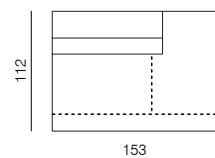

1SEATER EXTENDED 183 (L/R)
dimensions 183 x 112 x 70 cm

[sofa information website](#)

[armchair information website](#)

[pouf information website](#)

1SEATER
dimensions 103 x 112 x 70 cm

CHAISE LONGUE (L/R)
dimensions 133 x 177 x 70 cm

1SEATER WITH ARMRESTS (L/R)
dimensions 133 x 112 x 70 cm

CHAISE LONGUE 207 (L/R)
dimensions 133 x 207 x 70 cm

SPECIFICATIONS AND TECHNICAL DRAWING

CORNER

dimensions 106 × 106 × 70 cm

ISLAND

dimensions 103 × 112 × 40 cm

CORNER ASSYMETRICAL (L/R)

dimensions 137 × 112 × 70 cm

POUF

dimensions 103 × 83 × 40 cm

ARMCHAIR

dimensions 117 × 102 × 70 cm

POUF 112

dimensions 112 × 112 × 40 cm