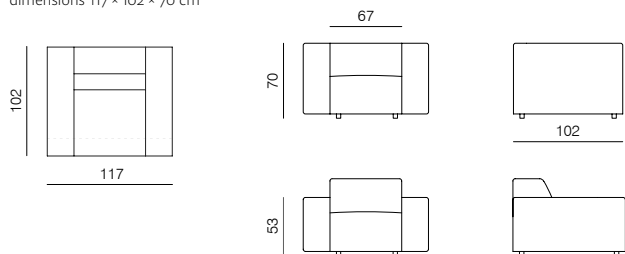

1SEATER EXTENDED 183 (L/R)
dimensions 183 x 112 x 70 cm

[sofa information website](#)

[armchair information website](#)

[pouf information website](#)

1SEATER
dimensions 103 x 112 x 70 cm

CHAISE LONGUE (L/R)
dimensions 133 x 177 x 70 cm

1SEATER WITH ARMRESTS (L/R)
dimensions 133 x 112 x 70 cm

CHAISE LONGUE 207 (L/R)
dimensions 133 x 207 x 70 cm

SPECIFICATIONS AND TECHNICAL DRAWING

CORNER

dimensions 106 × 106 × 70 cm

ISLAND

dimensions 103 × 112 × 40 cm

CORNER ASSYMETRICAL (L/R)

dimensions 137 × 112 × 70 cm

POUF

dimensions 103 × 83 × 40 cm

ARMCHAIR

dimensions 117 × 102 × 70 cm

POUF 112

dimensions 112 × 112 × 40 cm