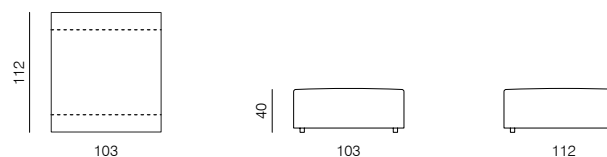

1SEATER EXTENDED 183 (L/R)
dimensions 183 x 112 x 70 cm

[sofa information website](#)

[armchair information website](#)

[pouf information website](#)

1SEATER
dimensions 103 x 112 x 70 cm

CHAISE LONGUE (L/R)
dimensions 133 x 177 x 70 cm

1SEATER WITH ARMRESTS (L/R)
dimensions 133 x 112 x 70 cm

CHAISE LONGUE 207 (L/R)
dimensions 133 x 207 x 70 cm

SPECIFICATIONS AND TECHNICAL DRAWING

CORNER

dimensions 106 × 106 × 70 cm

ISLAND

dimensions 103 × 112 × 40 cm

CORNER ASSYMETRICAL (L/R)

dimensions 137 × 112 × 70 cm

POUF

dimensions 103 × 83 × 40 cm

ARMCHAIR

dimensions 117 × 102 × 70 cm

POUF 112

dimensions 112 × 112 × 40 cm