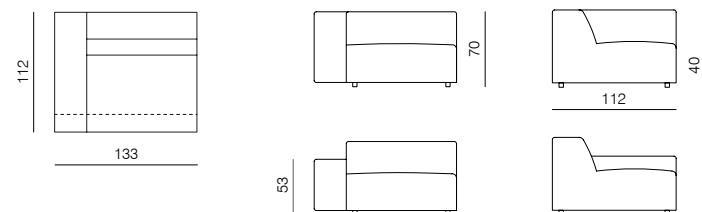

SPECIFICATIONS AND TECHNICAL DRAWING

STRUCTURE	solid wood, plywood
SUSPENSION	GOODSIDE® slats
SEAT & BACKREST	HR foam, polyester wadding, feather
LEGS	PVC
UPHOLSTERY	fabric / leather (removable)

1SEATER EXTENDED 153 (L/R)
dimensions 153 x 112 x 70 cm

1SEATER EXTENDED 183 (L/R)
dimensions 183 x 112 x 70 cm

[sofa information website](#)

[armchair information website](#)

[pouf information website](#)

1SEATER
dimensions 103 x 112 x 70 cm

CHAISE LONGUE (L/R)
dimensions 133 x 177 x 70 cm

1SEATER WITH ARMRESTS (L/R)
dimensions 133 x 112 x 70 cm

CHAISE LONGUE 207 (L/R)
dimensions 133 x 207 x 70 cm

SPECIFICATIONS AND TECHNICAL DRAWING

CORNER

dimensions 106 × 106 × 70 cm

ISLAND

dimensions 103 × 112 × 40 cm

CORNER ASSYMETRICAL (L/R)

dimensions 137 × 112 × 70 cm

POUF

dimensions 103 × 83 × 40 cm

ARMCHAIR

dimensions 117 × 102 × 70 cm

POUF 112

dimensions 112 × 112 × 40 cm