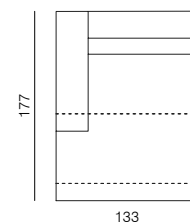

SPECIFICATIONS AND TECHNICAL DRAWING

STRUCTURE	solid wood, plywood
SUSPENSION	GOODSIDE® slats
SEAT & BACKREST	HR foam, polyester wadding, feather
LEGS	PVC
UPHOLSTERY	fabric / leather (removable)

1SEATER EXTENDED 153 (L/R)
dimensions 153 x 112 x 70 cm

1SEATER EXTENDED 183 (L/R)
dimensions 183 x 112 x 70 cm

[sofa information website](#)

[armchair information website](#)

[pouf information website](#)

1SEATER
dimensions 103 x 112 x 70 cm

CHAISE LONGUE (L/R)
dimensions 133 x 177 x 70 cm

1SEATER WITH ARMRESTS (L/R)
dimensions 133 x 112 x 70 cm

CHAISE LONGUE 207 (L/R)
dimensions 133 x 207 x 70 cm

SPECIFICATIONS AND TECHNICAL DRAWING

CORNER

dimensions 106 × 106 × 70 cm

ISLAND

dimensions 103 × 112 × 40 cm

CORNER ASSYMETRICAL (L/R)

dimensions 137 × 112 × 70 cm

POUF

dimensions 103 × 83 × 40 cm

ARMCHAIR

dimensions 117 × 102 × 70 cm

POUF 112

dimensions 112 × 112 × 40 cm