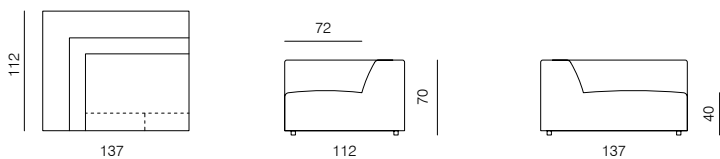

1SEATER EXTENDED 183 (L/R)
dimensions 183 x 112 x 70 cm

[sofa information website](#)

[armchair information website](#)

[pouf information website](#)

1SEATER
dimensions 103 x 112 x 70 cm

CHAISE LONGUE (L/R)
dimensions 133 x 177 x 70 cm

1SEATER WITH ARMRESTS (L/R)
dimensions 133 x 112 x 70 cm

CHAISE LONGUE 207 (L/R)
dimensions 133 x 207 x 70 cm

SPECIFICATIONS AND TECHNICAL DRAWING

CORNER

dimensions 106 × 106 × 70 cm

ISLAND

dimensions 103 × 112 × 40 cm

CORNER ASSYMETRICAL (L/R)

dimensions 137 × 112 × 70 cm

POUF

dimensions 103 × 83 × 40 cm

ARMCHAIR

dimensions 117 × 102 × 70 cm

POUF 112

dimensions 112 × 112 × 40 cm