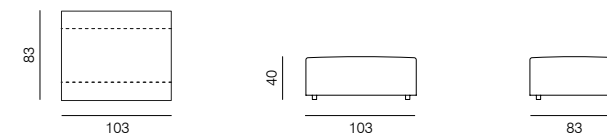

1SEATER EXTENDED 183 (L/R)
dimensions 183 x 112 x 70 cm

[sofa information website](#)

[armchair information website](#)

[pouf information website](#)

1SEATER
dimensions 103 x 112 x 70 cm

CHAISE LONGUE (L/R)
dimensions 133 x 177 x 70 cm

1SEATER WITH ARMRESTS (L/R)
dimensions 133 x 112 x 70 cm

CHAISE LONGUE 207 (L/R)
dimensions 133 x 207 x 70 cm

SPECIFICATIONS AND TECHNICAL DRAWING

CORNER

dimensions 106 × 106 × 70 cm

ISLAND

dimensions 103 × 112 × 40 cm

CORNER ASSYMETRICAL (L/R)

dimensions 137 × 112 × 70 cm

POUF

dimensions 103 × 83 × 40 cm

ARMCHAIR

dimensions 117 × 102 × 70 cm

POUF 112

dimensions 112 × 112 × 40 cm