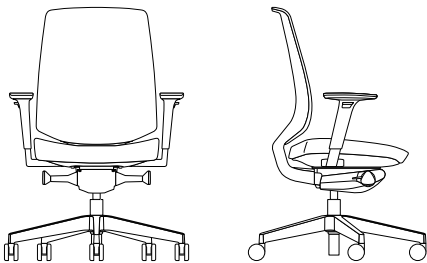

**k.™ task**

k. task is a highly adjustable work chair that well-suited for the demands of today's workplace. With a simple aesthetic adaptable to any environment, k. task is the go-to solution for affordable task seating.

SPECIFICATIONS

	W	H	D
<b>Overall</b>	27"	37.9" – 43.2" <i>(standard cylinder)</i>	27"
<b>Seat Height</b>	–	16.2" – 21.5" <i>(standard cylinder)</i>	–
<b>Arm Height</b>	–	7.1" – 10.2" <i>(HA arms)</i>	–