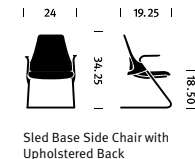

The following information applies only to Sayl work chairs.

Overview

Maximum User Weight 350 lbs/159 kg
 5th to 98th percentile

Back Support

PostureFit Sacral Support Standard
 Lumbar Support Optional

Seat Height

Low-Height Range 15"–19"
 Standard-Height Range 16"–20.5"
 Extended-Height Range 16.5"–22"

Seat Depth

Fixed Seat 16.5"
 Adjustable Seat 16"–18"

Tilt Options

Tilt Limiter Standard
 Tilt Limiter with Seat Angle Optional

Arm Options

No Arms
 Fixed Arms
 Height Adjustable Arms
 Fully Adjustable 4D Arms

Base Options

Sled, 4-Leg Side Chair
 5-Star Work Chair

Statement of Line

Work Chairs

Stool

Side Chairs