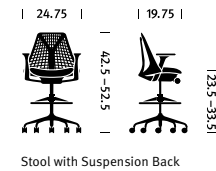

The following information applies only to Sayl work chairs.

Overview

Maximum User Weight 350 lbs/159 kg
 5th to 98th percentile

Back Support

PostureFit Sacral Support Standard
 Lumbar Support Optional

Seat Height

Low-Height Range 15"–19"
 Standard-Height Range 16"–20.5"
 Extended-Height Range 16.5"–22"

Seat Depth

Fixed Seat 16.5"
 Adjustable Seat 16"–18"

Tilt Options

Tilt Limiter Standard
 Tilt Limiter with Seat Angle Optional

Arm Options

No Arms
 Fixed Arms
 Height Adjustable Arms
 Fully Adjustable 4D Arms

Base Options

Sled, 4-Leg Side Chair
 5-Star Work Chair

Statement of Line

Work Chairs

Stool

Side Chairs