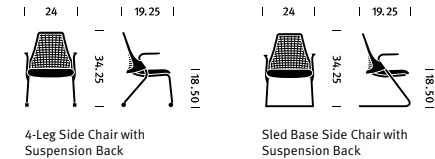

The following information applies only to Sayl work chairs.

Overview

Maximum User Weight 350 lbs/159 kg
 5th to 98th percentile

Back Support

PostureFit Sacral Support Standard
 Lumbar Support Optional

Seat Height

Low-Height Range 15"–19"
 Standard-Height Range 16"–20.5"
 Extended-Height Range 16.5"–22"

Seat Depth

Fixed Seat 16.5"
 Adjustable Seat 16"–18"

Tilt Options

Tilt Limiter Standard
 Tilt Limiter with Seat Angle Optional

Arm Options

No Arms
 Fixed Arms
 Height Adjustable Arms
 Fully Adjustable 4D Arms

Base Options

Sled, 4-Leg Side Chair
 5-Star Work Chair

Statement of Line

Work Chairs

Stool

Side Chairs